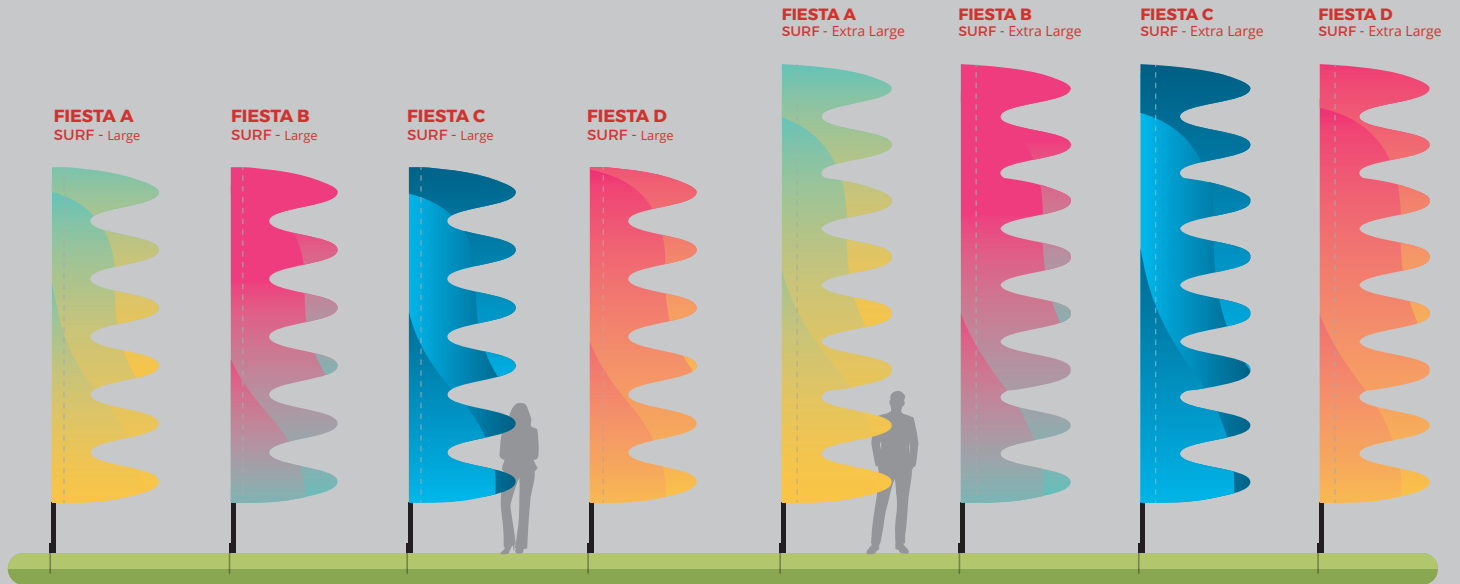

Design Options

Design Options

A

C

E

**NATIVE
FLAME** - Large

**NATIVE
SURF** - Large

**NATIVE
FLAME** - Extra Large