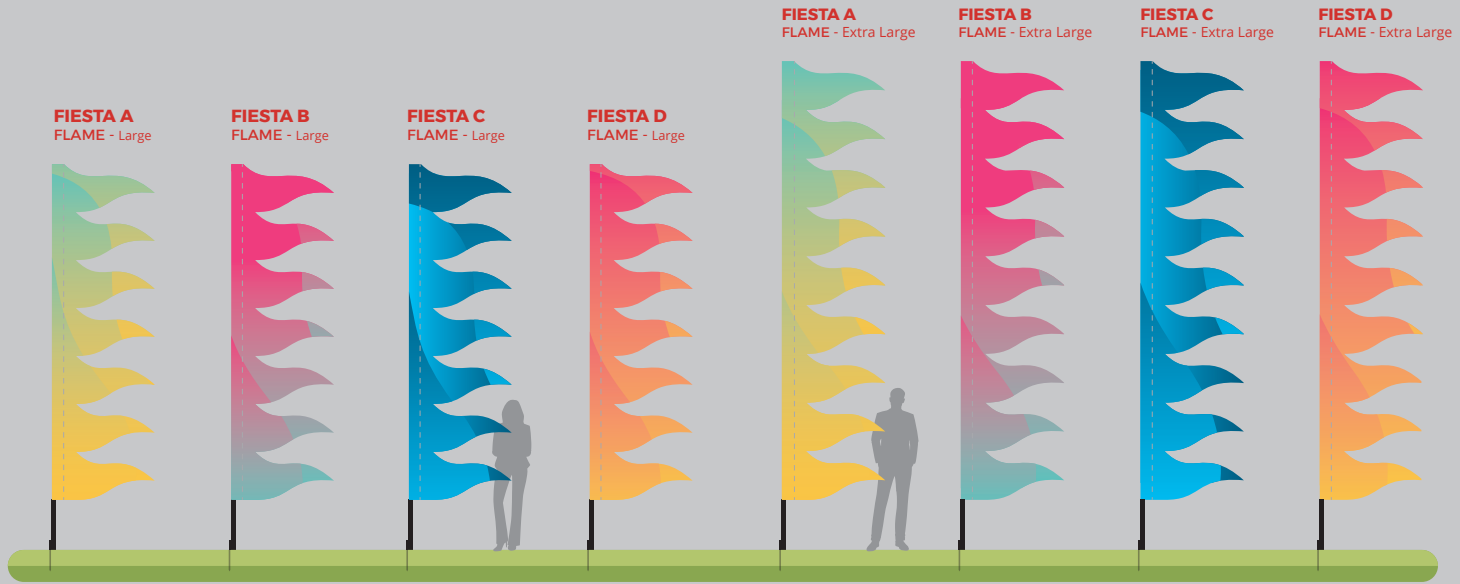

Design Options

Design Options

A

C

E

**NATIVE
FLAME** - Large

**NATIVE
SURF** - Large

**NATIVE
FLAME** - Extra Large